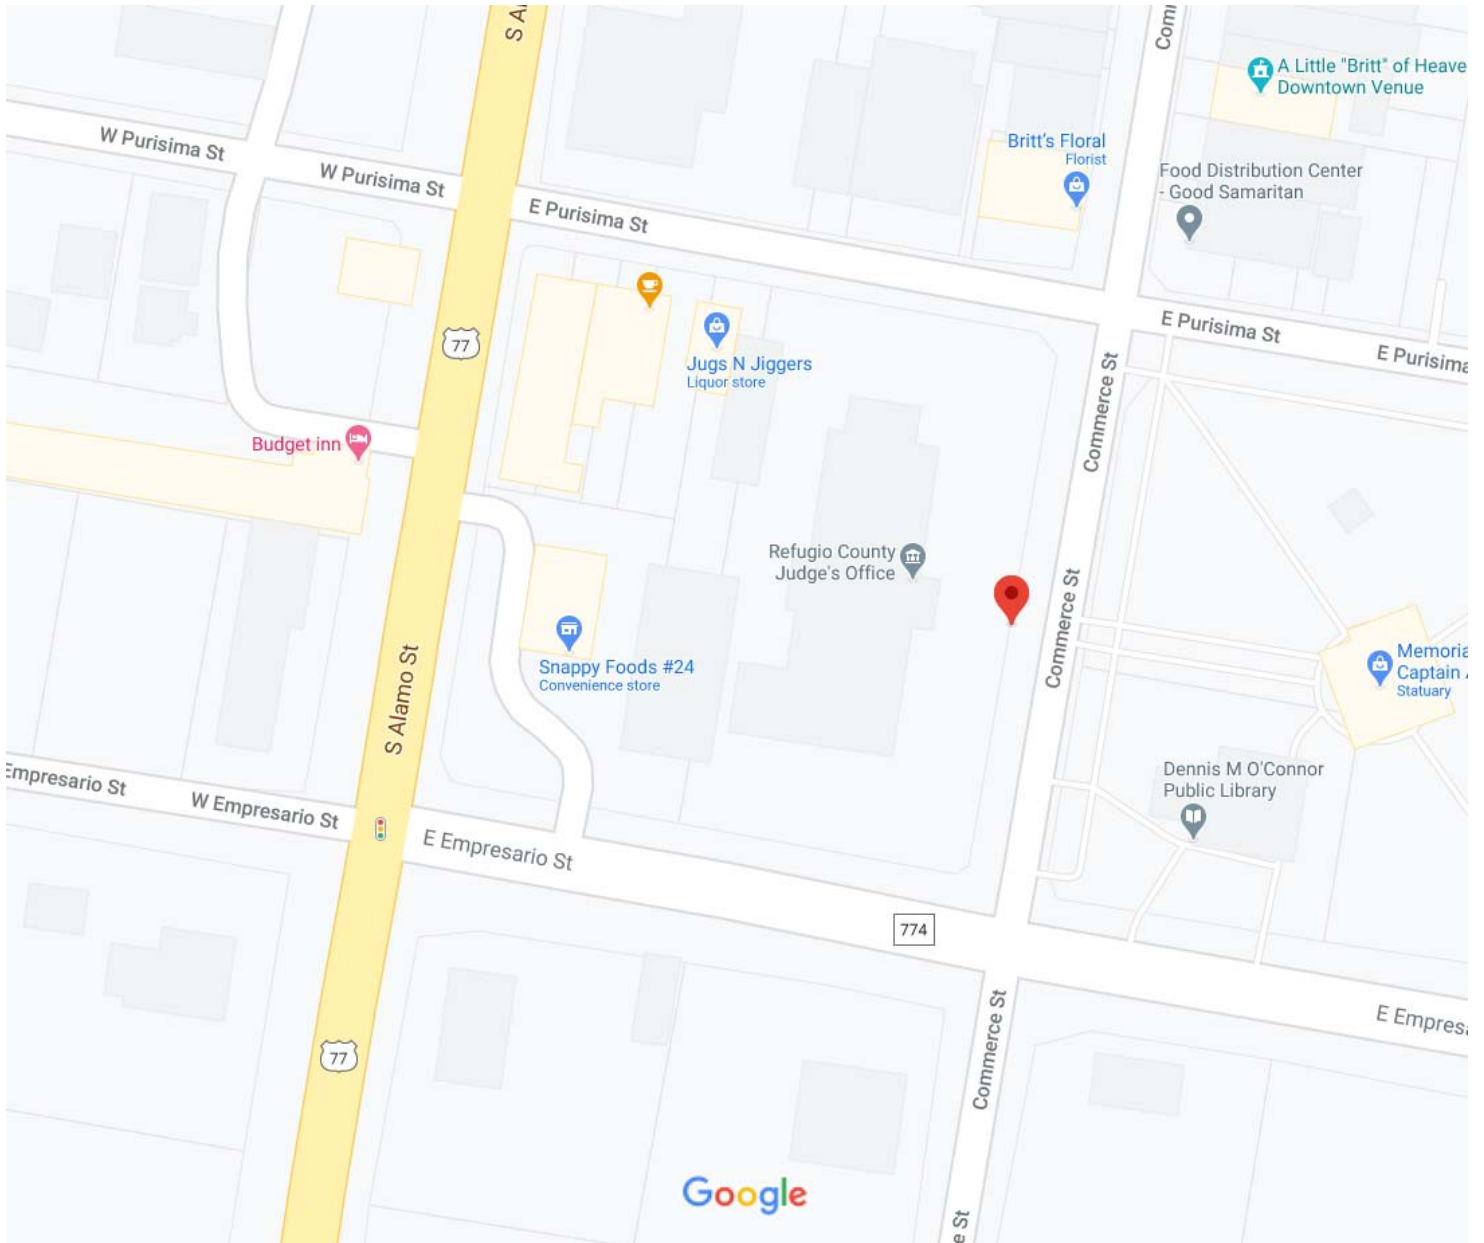

28°17'47.7"N 97°16'32.2"W

Map data ©2020 50 ft

28°17'47.7"N 97°16'32.2"W

28.296581, -97.275620

Directions

Save

Nearby

Send to your
phone

Share

808 Commerce St #104, Refugio, TX 78377

7PWF+JQ Refugio, Texas

Photos